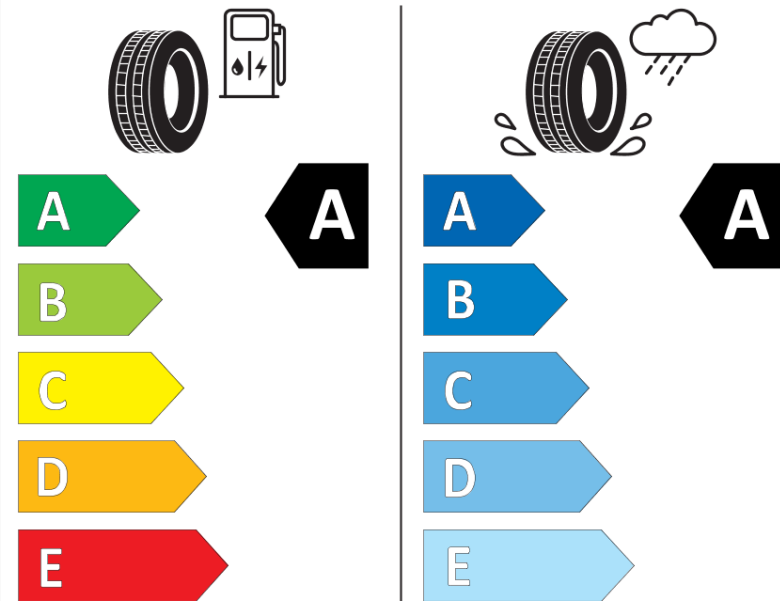

## Product Information Sheet

Delegated Regulation (EU) 2020/740

Supplier name or trademark	<b>MICHELIN</b>
Commercial name or trade designation	<b>PRIMACY 4 S2</b>
Tyre type identifier	<b>920789</b>
Tyre size designation	<b>205/55R16</b>
Load-capacity index	<b>91</b>
Speed category symbol	<b>H</b>
Fuel efficiency class	<b>A</b>
Wet grip class	<b>A</b>
External rolling noise class	<b>B</b>
External rolling noise value	<b>69</b>
Severe snow tyre	<b>No</b>
Ice tyre	<b>No</b>
Date of start of production	<b>43/17</b>
Date of end of production	
Load version	<b>SL</b>
Additional information	<b>205/55 R16 91H TL PRIMACY 4 S2 MI</b>

# ENERG

**MICHELIN**

920789

205/55R16 91 H

C1

2020/740

## Product Information Sheet

Delegated Regulation (EU) 2020/740

Supplier name or trademark	<b>MICHELIN</b>
Commercial name or trade designation	<b>PRIMACY 4 S2</b>
Tyre type identifier	<b>676065</b>
Tyre size designation	<b>225/45R17</b>
Load-capacity index	<b>91</b>
Speed category symbol	<b>W</b>
Fuel efficiency class	<b>B</b>
Wet grip class	<b>A</b>
External rolling noise class	<b>B</b>
External rolling noise value	<b>69</b>
Severe snow tyre	<b>No</b>
Ice tyre	<b>No</b>
Date of start of production	<b>30/18</b>
Date of end of production	
Load version	<b>SL</b>
Additional information	<b>225/45 R17 91W TL PRIMACY 4 S2 MI</b>

## Product Information Sheet

Delegated Regulation (EU) 2020/740

Supplier name or trademark	<b>MICHELIN</b>
Commercial name or trade designation	<b>PILOT SPORT 4</b>
Tyre type identifier	<b>674619</b>
Tyre size designation	<b>225/40ZR18</b>
Load-capacity index	<b>92</b>
Speed category symbol	<b>(Y)</b>
Fuel efficiency class	<b>C</b>
Wet grip class	<b>A</b>
External rolling noise class	<b>B</b>
External rolling noise value	<b>71</b>
Severe snow tyre	<b>No</b>
Ice tyre	<b>No</b>
Date of start of production	<b>05/15</b>
Date of end of production	
Load version	<b>XL</b>
Additional information	<b>225/40 ZR18 (92Y) EXTRA LOAD TL PILOT SPORT 4 MI</b>