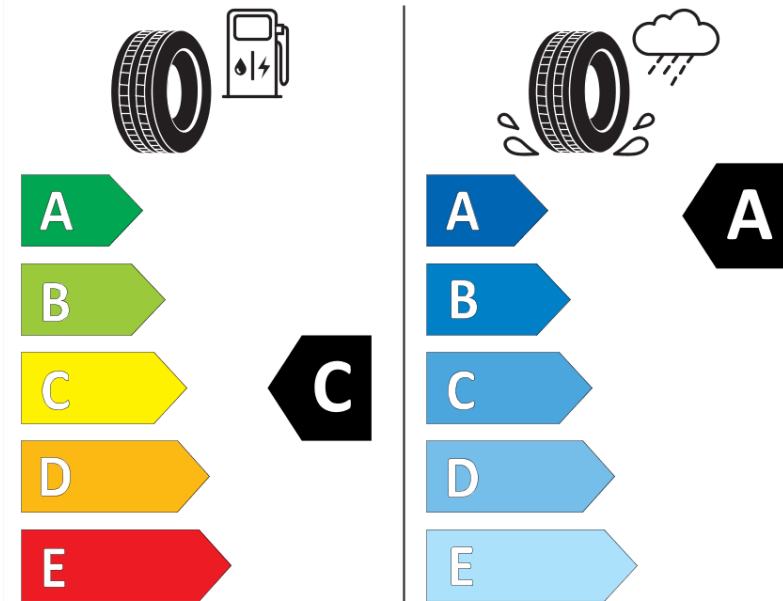

## Product Information Sheet

Delegated Regulation (EU) 2020/740

Supplier name or trademark	<b>MICHELIN</b>
Commercial name or trade designation	<b>PRIMACY 4 S2</b>
Tyre type identifier	<b>676065</b>
Tyre size designation	<b>225/45R17</b>
Load-capacity index	<b>91</b>
Speed category symbol	<b>W</b>
Fuel efficiency class	<b>B</b>
Wet grip class	<b>A</b>
External rolling noise class	<b>B</b>
External rolling noise value	<b>69</b>
Severe snow tyre	<b>No</b>
Ice tyre	<b>No</b>
Date of start of production	<b>30/18</b>
Date of end of production	
Load version	<b>SL</b>
Additional information	<b>225/45 R17 91W TL PRIMACY 4 S2 MI</b>

## Product Information Sheet

Delegated Regulation (EU) 2020/740

Supplier name or trademark	<b>MICHELIN</b>
Commercial name or trade designation	<b>PILOT SPORT 4</b>
Tyre type identifier	<b>674619</b>
Tyre size designation	<b>225/40ZR18</b>
Load-capacity index	<b>92</b>
Speed category symbol	<b>(Y)</b>
Fuel efficiency class	<b>C</b>
Wet grip class	<b>A</b>
External rolling noise class	<b>B</b>
External rolling noise value	<b>71</b>
Severe snow tyre	<b>No</b>
Ice tyre	<b>No</b>
Date of start of production	<b>05/15</b>
Date of end of production	
Load version	<b>XL</b>
Additional information	<b>225/40 ZR18 (92Y) EXTRA LOAD TL PILOT SPORT 4 MI</b>

# ENERG

**MICHELIN**

674619

225/40ZR18 (92Y) XL

C1

2020/740