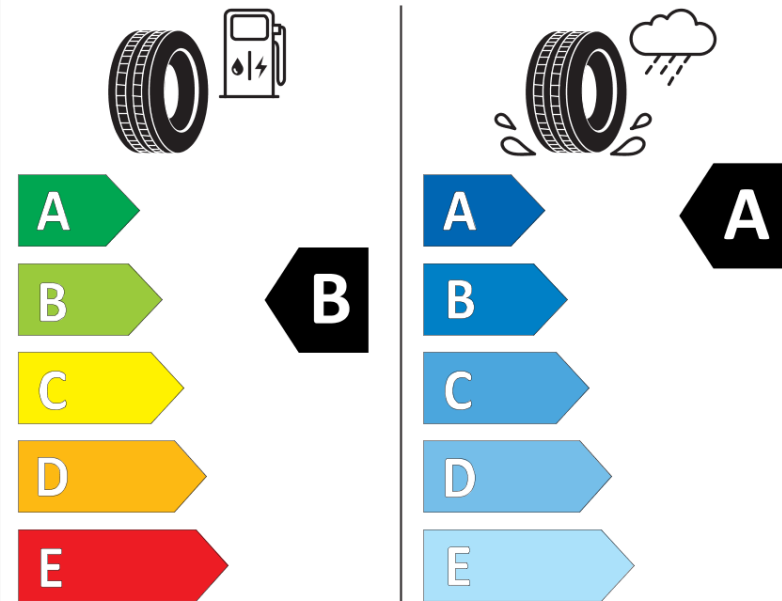

## Product Information Sheet

Delegated Regulation (EU) 2020/740

Supplier name or trademark	<b>MICHELIN</b>
Commercial name or trade designation	<b>PRIMACY 4 S2</b>
Tyre type identifier	<b>676065</b>
Tyre size designation	<b>225/45R17</b>
Load-capacity index	<b>91</b>
Speed category symbol	<b>W</b>
Fuel efficiency class	<b>B</b>
Wet grip class	<b>A</b>
External rolling noise class	<b>B</b>
External rolling noise value	<b>69</b>
Severe snow tyre	<b>No</b>
Ice tyre	<b>No</b>
Date of start of production	<b>30/18</b>
Date of end of production	
Load version	<b>SL</b>
Additional information	<b>225/45 R17 91W TL PRIMACY 4 S2 MI</b>

# ENERGY

**MICHELIN**

676065

225/45R17 91 W

C1

2020/740

## Product Information Sheet

Delegated Regulation (EU) 2020/740

Supplier name or trademark	<b>MICHELIN</b>
Commercial name or trade designation	<b>PILOT SPORT 4</b>
Tyre type identifier	<b>674619</b>
Tyre size designation	<b>225/40ZR18</b>
Load-capacity index	<b>92</b>
Speed category symbol	<b>(Y)</b>
Fuel efficiency class	<b>C</b>
Wet grip class	<b>A</b>
External rolling noise class	<b>B</b>
External rolling noise value	<b>71</b>
Severe snow tyre	<b>No</b>
Ice tyre	<b>No</b>
Date of start of production	<b>05/15</b>
Date of end of production	
Load version	<b>XL</b>
Additional information	<b>225/40 ZR18 (92Y) EXTRA LOAD TL PILOT SPORT 4 MI</b>